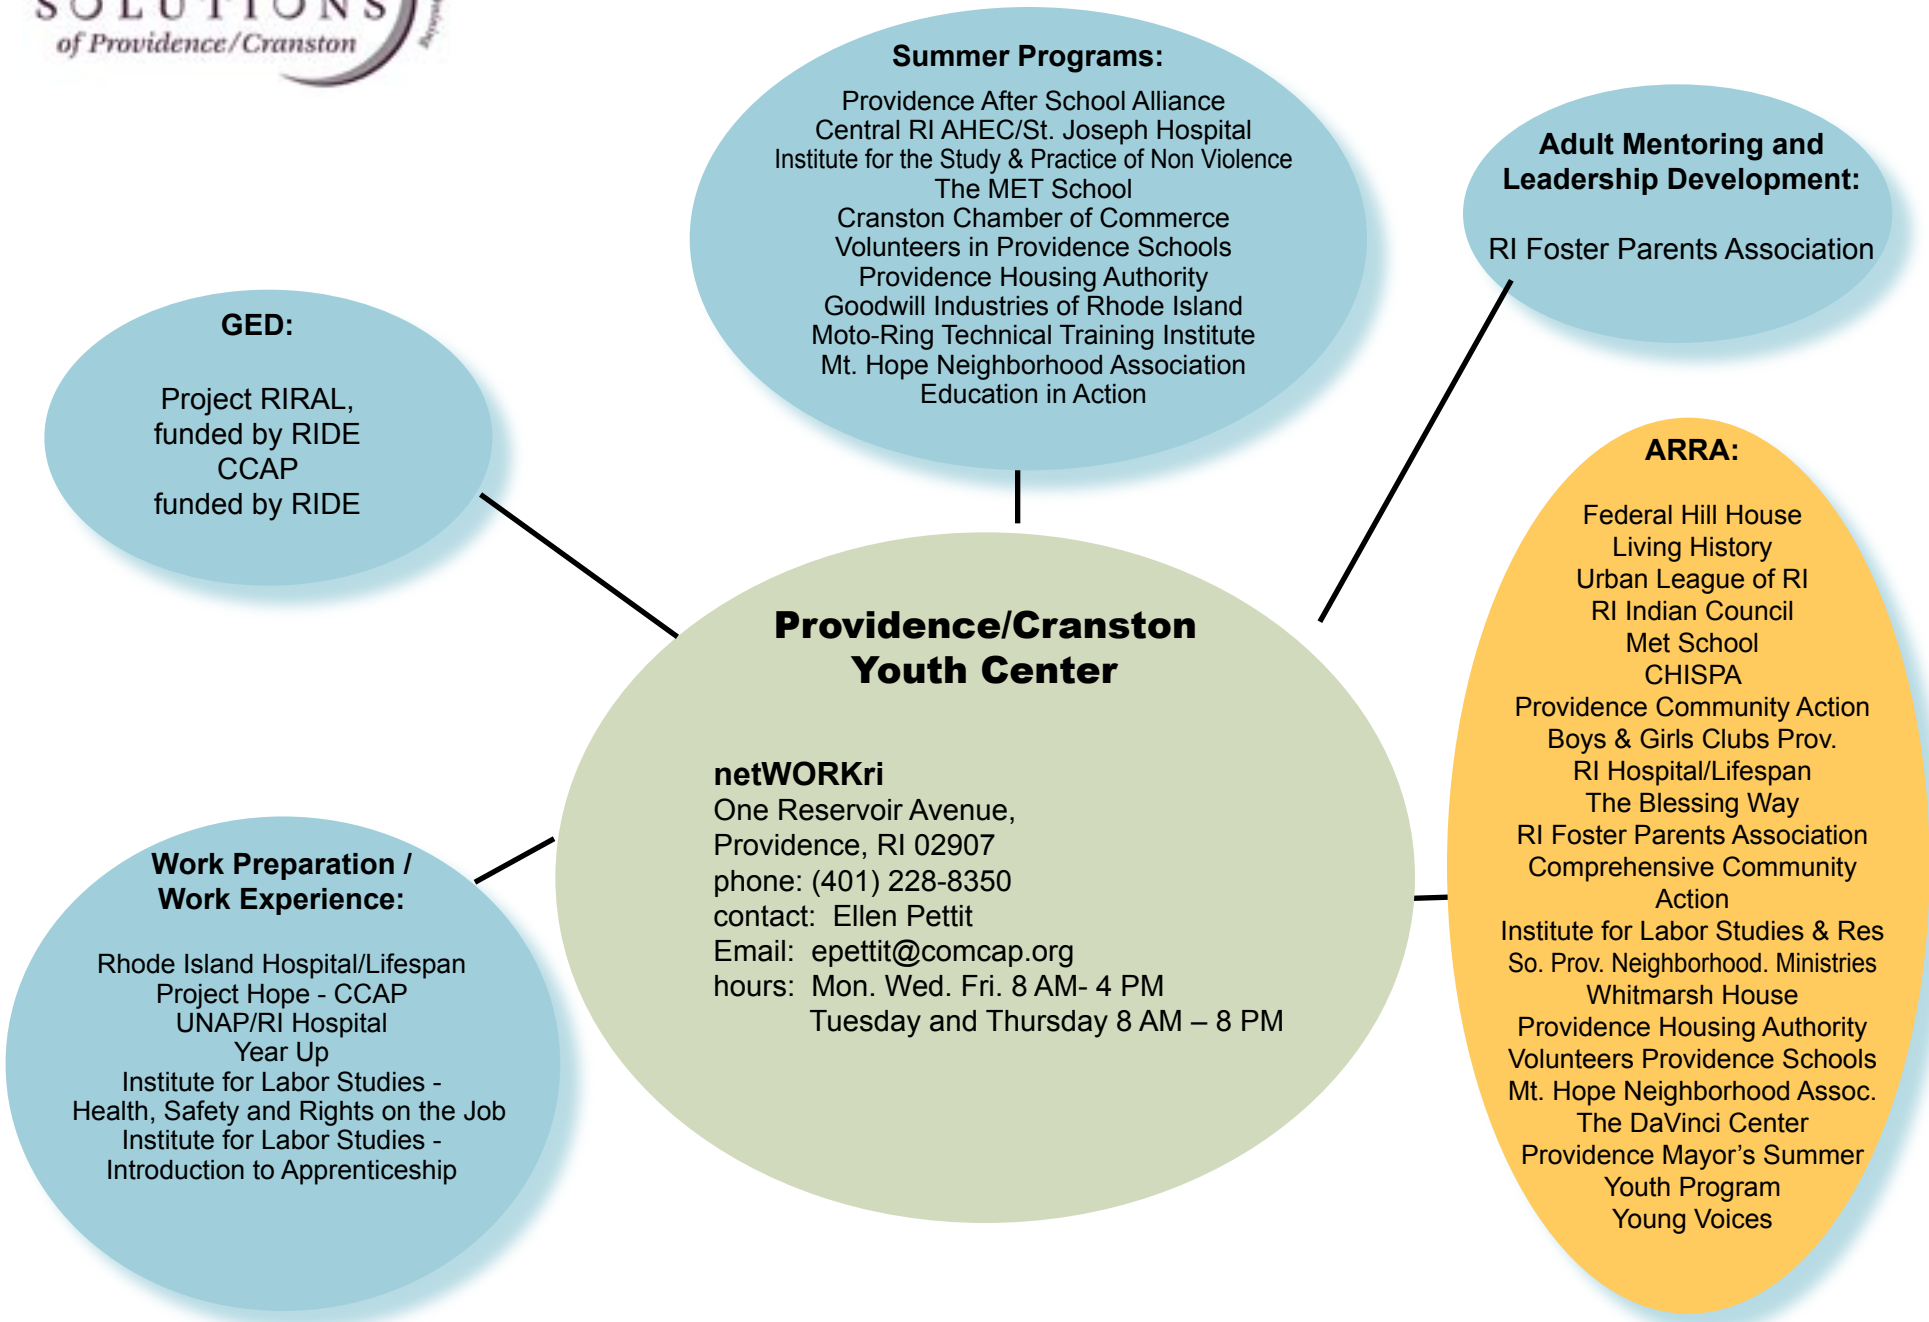

Workforce Solutions of Providence Cranston

GED:

Project RIRAL,
funded by RIDE
CCAP
funded by RIDE

Summer Programs:

Providence After School Alliance
Central RI AHEC/St. Joseph Hospital
Institute for the Study & Practice of Non Violence
The MET School
Cranston Chamber of Commerce
Volunteers in Providence Schools
Providence Housing Authority
Goodwill Industries of Rhode Island
Moto-Ring Technical Training Institute
Mt. Hope Neighborhood Association
Education in Action

Adult Mentoring and Leadership Development:

RI Foster Parents Association

ARRA:

Federal Hill House
Living History
Urban League of RI
RI Indian Council
Met School
CHISPA
Providence Community Action
Boys & Girls Clubs Prov.
RI Hospital/Lifespan
The Blessing Way
RI Foster Parents Association
Comprehensive Community Action
Institute for Labor Studies & Res So. Prov. Neighborhood. Ministries
Whitmarsh House
Providence Housing Authority
Volunteers Providence Schools
Mt. Hope Neighborhood Assoc.
The DaVinci Center
Providence Mayor's Summer Youth Program
Young Voices