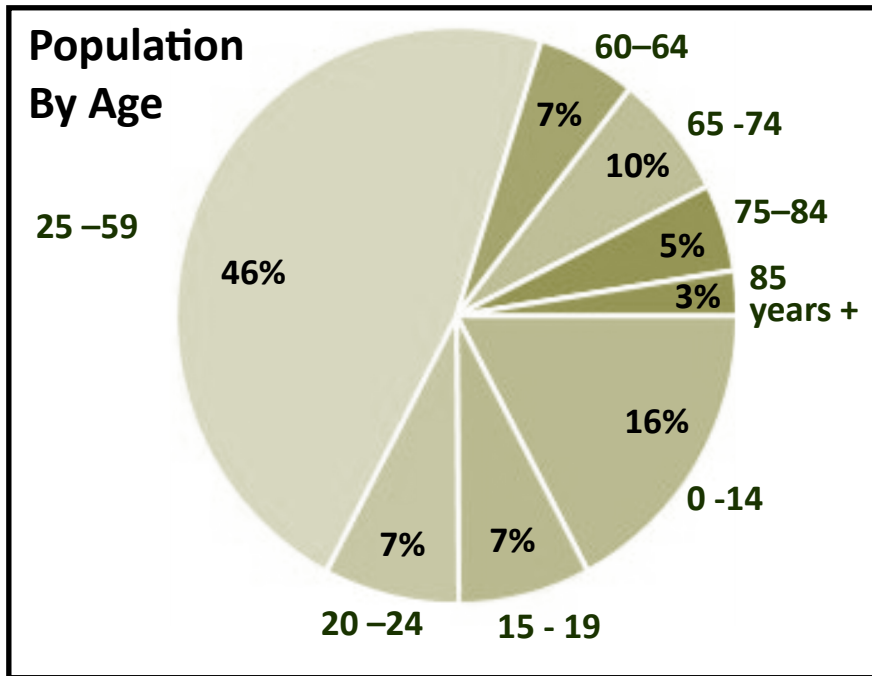

RI LABOR MARKET INFORMATION

Source: US Census Bureau, 2017 Population Estimates

Workers in Rhode Island

Our workers live in...

Our workers work in...

Our workers in government...

Source: 2009-2013 American Community Survey

Where do they work?

Private Sector	Workers	Average Earnings
Health Care & Social Assistance	79,905	\$46,598
Accommodation & Food Services	48,911	\$20,435
Retail Trade	48,528	\$30,901
Manufacturing	40,333	\$57,627
Administrative & Waste Services	28,781	\$36,041
Finance & Insurance	26,549	\$99,597
Professional & Technical Services	25,072	\$75,776
Educational Services	19,594	\$53,588
Construction	18,368	\$59,126