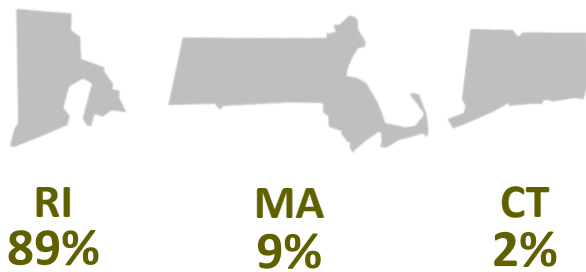

RI LABOR MARKET INFORMATION

Source: US Census Bureau, 2017 Population Estimates

Workers in Rhode Island

Our workers live in...

Our workers work in...

Our workers in government...

Source: 2009-2013 American Community Survey

Where do they work?

Private Sector	Workers	Average Earnings
Health Care & Social Assistance	79,905	\$46,598
Accommodation & Food Services	48,911	\$20,435
Retail Trade	48,528	\$30,901
Manufacturing	40,333	\$57,627
Administrative & Waste Services	28,781	\$36,041
Finance & Insurance	26,549	\$99,597
Professional & Technical Services	25,072	\$75,776
Educational Services	19,594	\$53,588
Construction	18,368	\$59,126