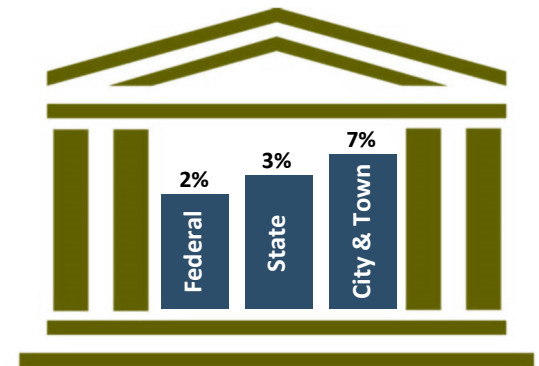

RI LABOR MARKET INFORMATION

Source: US Census Bureau, 2017 Population Estimates

Workers in Rhode Island

Our workers live in...

Our workers work in...

Our workers in government...

Source: 2009-2013 American Community Survey

Where do they work?

Private Sector	Workers	Average Earnings
Health Care & Social Assistance	79,905	\$46,598
Accommodation & Food Services	48,911	\$20,435
Retail Trade	48,528	\$30,901
Manufacturing	40,333	\$57,627
Administrative & Waste Services	28,781	\$36,041
Finance & Insurance	26,549	\$99,597
Professional & Technical Services	25,072	\$75,776
Educational Services	19,594	\$53,588
Construction	18,368	\$59,126