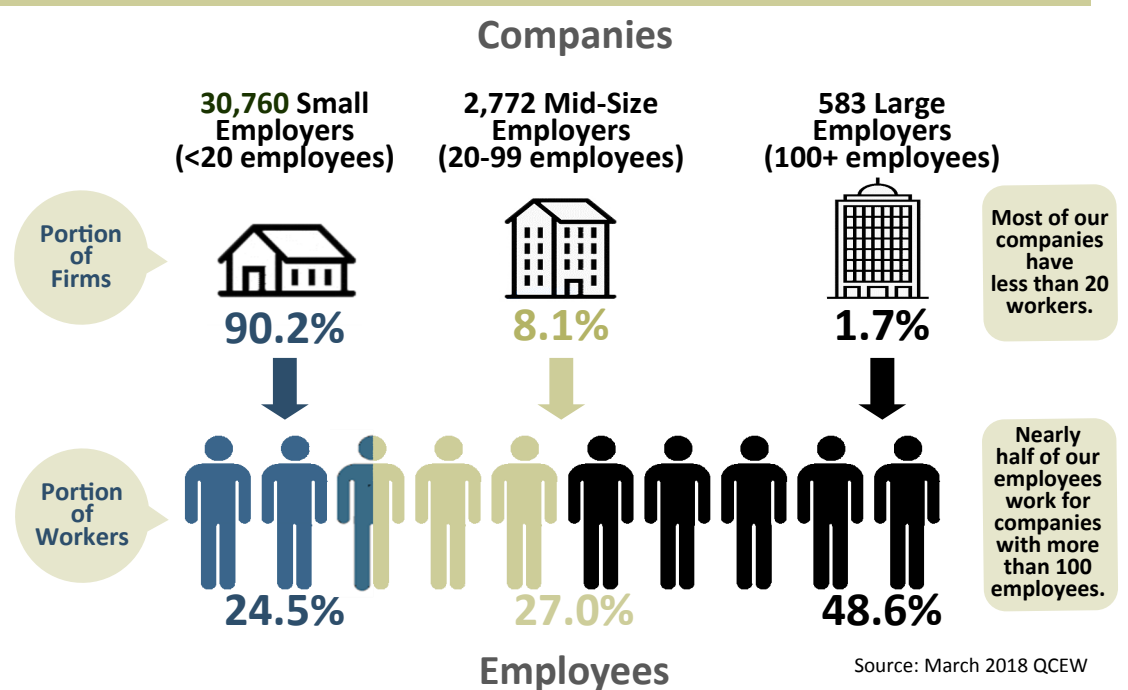

RI LABOR MARKET INFORMATION

Source: US Census Bureau, 2017 Population Estimates

Workers in Rhode Island

Our workers live in...

Our workers work in...

Our workers in government...

Source: 2009-2013 American Community Survey

Where do they work?

Private Sector	Workers	Average Earnings
Health Care & Social Assistance	79,905	\$46,598
Accommodation & Food Services	48,911	\$20,435
Retail Trade	48,528	\$30,901
Manufacturing	40,333	\$57,627
Administrative & Waste Services	28,781	\$36,041
Finance & Insurance	26,549	\$99,597
Professional & Technical Services	25,072	\$75,776
Educational Services	19,594	\$53,588
Construction	18,368	\$59,126