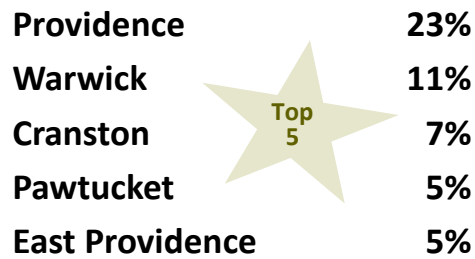

Our workers work in...