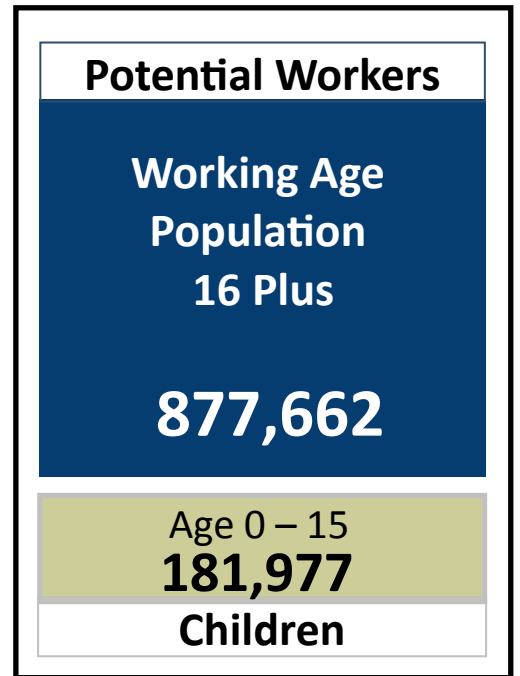

RI LABOR MARKET INFORMATION

Source: US Census Bureau, 2017 Population Estimates

Workers in Rhode Island

Our workers live in...

Our workers work in...

Our workers in government...

Source: 2009-2013 American Community Survey

Where do they work?

Private Sector	Workers	Average Earnings
Health Care & Social Assistance	79,905	\$46,598
Accommodation & Food Services	48,911	\$20,435
Retail Trade	48,528	\$30,901
Manufacturing	40,333	\$57,627
Administrative & Waste Services	28,781	\$36,041
Finance & Insurance	26,549	\$99,597
Professional & Technical Services	25,072	\$75,776
Educational Services	19,594	\$53,588
Construction	18,368	\$59,126