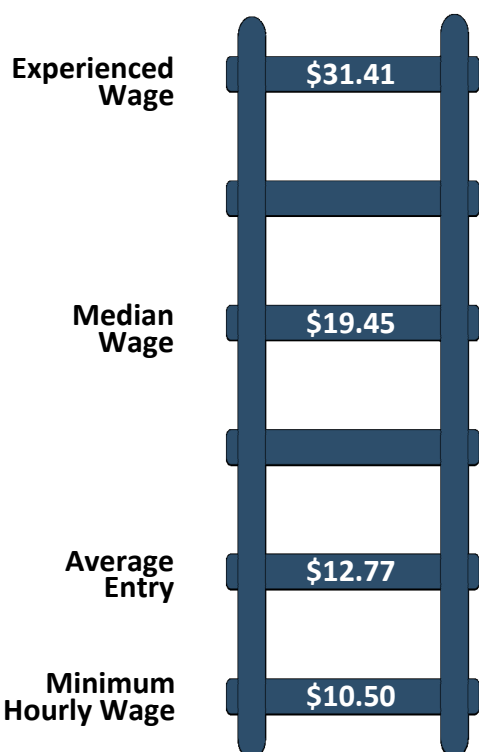

Where do they work?

Private Sector	Workers	Average Earnings
Health Care & Social Assistance	79,905	\$46,598
Accommodation & Food Services	48,911	\$20,435
Retail Trade	48,528	\$30,901
Manufacturing	40,333	\$57,627
Administrative & Waste Services	28,781	\$36,041
Finance & Insurance	26,549	\$99,597
Professional & Technical Services	25,072	\$75,776
Educational Services	19,594	\$53,588
Construction	18,368	\$59,126

Source: 2017 Annual QCEW

Source: March 2018 QCEW

What do they earn?

Occupational Group	Entry Wage	Median Wage	Experienced Wage
All Occupations	\$12.77	\$19.45	\$31.41
Management	\$42.43	\$57.35	\$76.94
Business & Financial Operations	\$26.54	\$34.60	\$44.82
Computer & Mathematical	\$29.75	\$40.04	\$51.42
Architecture & Engineering	\$29.92	\$39.71	\$55.09
Life, Physical, & Social Science	\$24.88	\$33.82	\$43.66
Community & Social Service	\$16.31	\$21.66	\$32.39
Legal	\$25.62	\$35.24	\$53.62
Education, Training, & Library	\$17.17	\$27.80	\$38.08
Arts, Design, Entertainment, Sports, & Media	\$17.68	\$24.99	\$34.70
Healthcare Practitioners & Technical	\$27.73	\$35.78	\$46.78
Healthcare Support	\$12.72	\$14.97	\$18.34
Protective Service	\$14.54	\$21.43	\$30.38
Food Preparation & Serving Related	\$9.92	\$11.38	\$14.00
Building & Grounds Cleaning & Maintenance	\$11.13	\$13.74	\$18.10
Personal Care & Service	\$10.67	\$12.18	\$14.75
Sales & Related	\$10.88	\$14.29	\$24.49
Office & Administrative Support	\$13.99	\$18.32	\$23.64
Construction & Extraction	\$18.33	\$24.43	\$31.07
Installation, Maintenance, & Repair	\$16.89	\$22.95	\$29.66
Production	\$12.09	\$16.84	\$23.43
Transportation & Material Moving	\$11.09	\$14.53	\$20.60