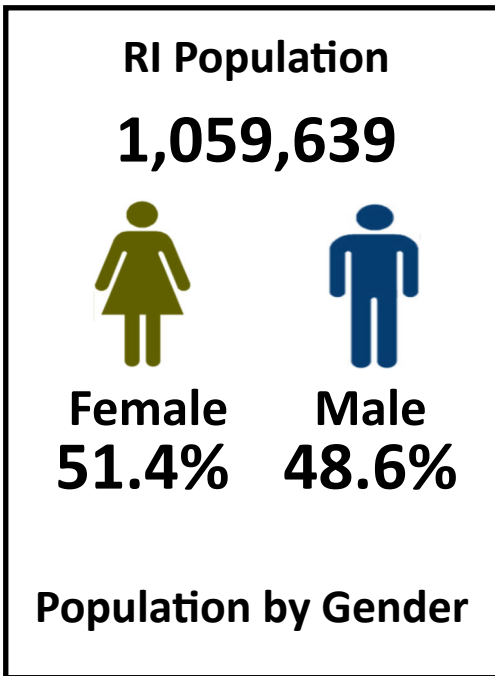

RI LABOR MARKET INFORMATION

Source: US Census Bureau, 2017 Population Estimates

Workers in Rhode Island

Our workers live in...

Our workers work in...

Our workers in government...

Source: 2009-2013 American Community Survey

Where do they work?

Private Sector	Workers	Average Earnings
Health Care & Social Assistance	79,905	\$46,598
Accommodation & Food Services	48,911	\$20,435
Retail Trade	48,528	\$30,901
Manufacturing	40,333	\$57,627
Administrative & Waste Services	28,781	\$36,041
Finance & Insurance	26,549	\$99,597
Professional & Technical Services	25,072	\$75,776
Educational Services	19,594	\$53,588
Construction	18,368	\$59,126